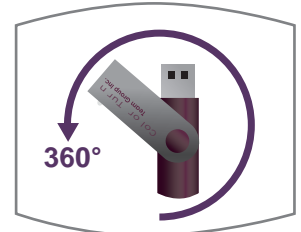

COLOR TURN

Turn your life into a colorful one

USB Disk | E902

Team USB Disk (E902)

The USB disk with the largest capacity on the market at the moment, the 32GB Color Turn E902 USB disk is launched by Team in full consideration of capacity, price, and performance. With the Color Turn E902, users can store documents, media files, digital photos, and personal mails with its USB2.0 high-speed transfer performance. The appearance and size (55 (L) by 17 (H) by 9.1 (W) mm, weight 11g) is absolutely ergonomic, and there is a wide range of fashionable colors, including green, purple and brown. With the Color Turn E902, you can be fashionable anytime and store data anywhere.

Specification

Item	Specification
Model	E902
Capacity	4GB、8GB、16GB、32GB、64GB
Color	Green、Purple、Brown
Interface	USB 2.0
Power source	DC 5V
Dimensions	55.5mmX17.1mmX9.2mm
Operating system	Windows® 8.1, Windows 8, Windows 7 Windows Vista®、Mac OS X v.10.6.x+、Linux v.2.6.x+
Hot Plug	Yes
LED Reveal	NO
Weight	11g
Storage time	>10Years
Warranty	Lifetime warranty